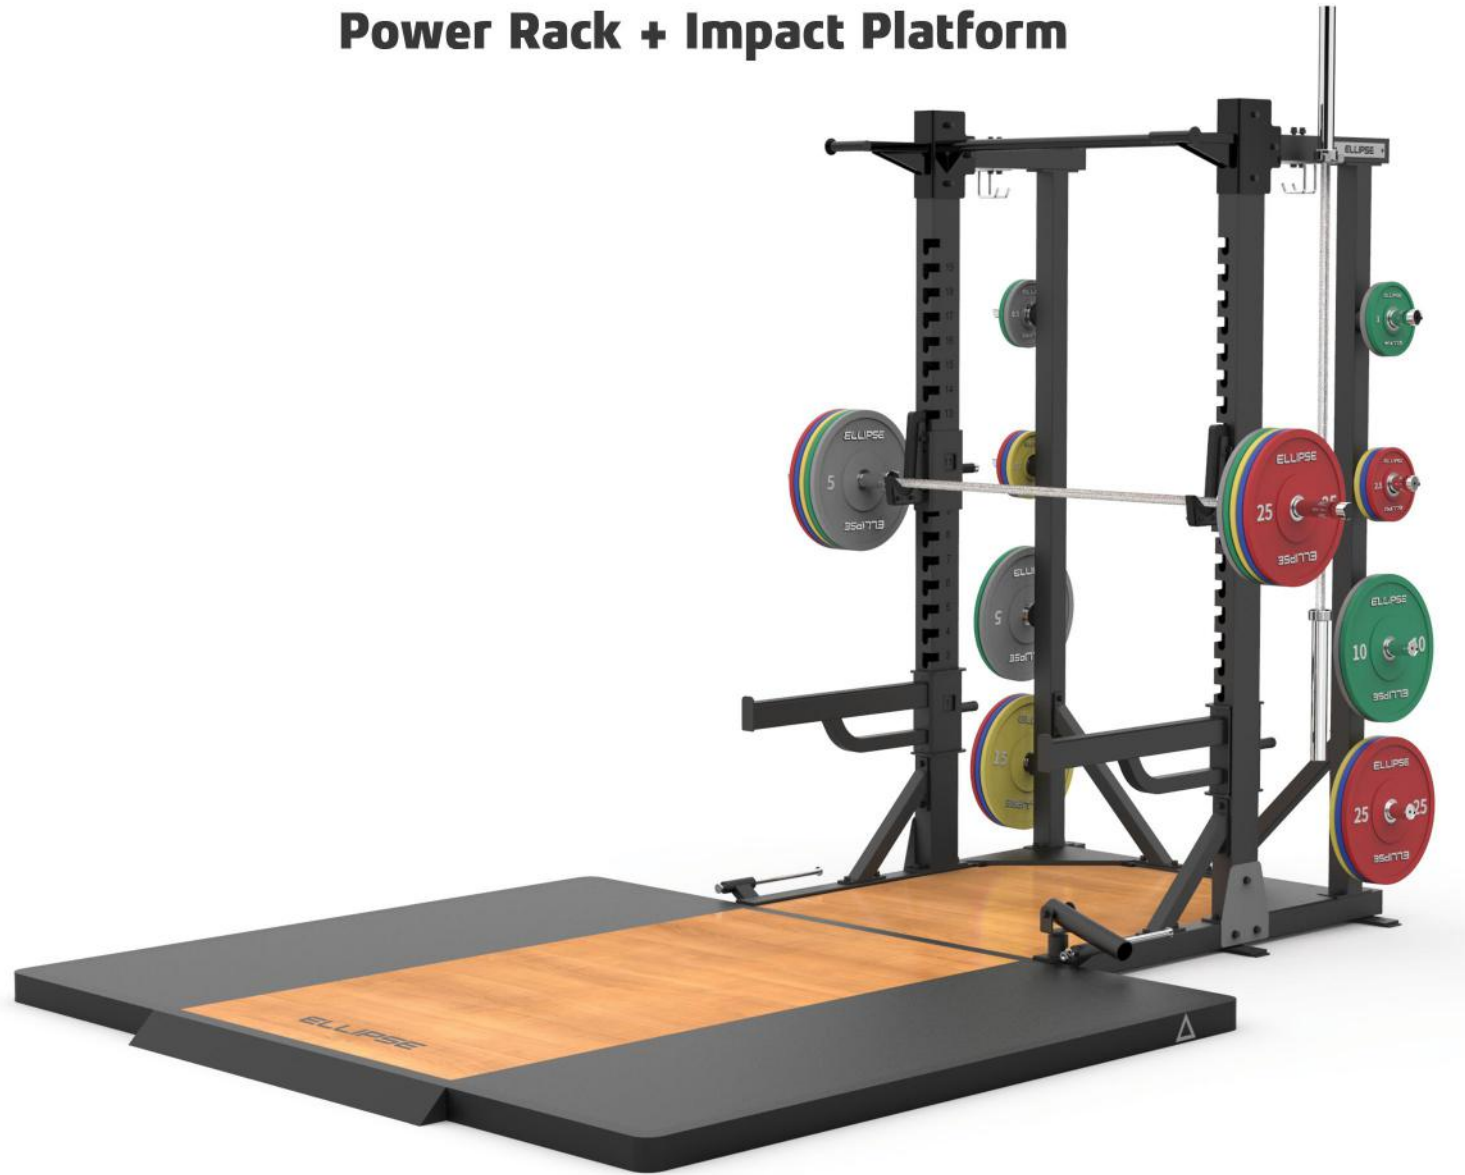

Size: (L)1670*(W)1515*(H)790mm
Machine Weight: 90kgs

PLG-018

Multi-Function Stretcher

Size: (L)1430*(W)1565*(H)1210mm
Machine Weight: 95kgs

PLG-019

Power Rack

Size: (L)1510*(W)1675*(H)2465mm
Machine Weight: 236kgs

Power Rack + Impact Platform

PLG-020

Impact Platform

Density: 40mm

ellipse[®]
FITNESS EQUIPMENT

PROFESSIONAL LEVEL

The machines with resistance (kg) by **GOLD LINE** plates are versatile allowing to equip fitness clubs, fitness boutiques, Personal Trainer studios, hotels and even when used by professional trainers from all over the world to provide customers with the best training "**THE BEST FITNESS EXPERIENCE**". We designed our range of equipment to be as simple and comfortable as possible, while still offering the benefits of a complete workout.