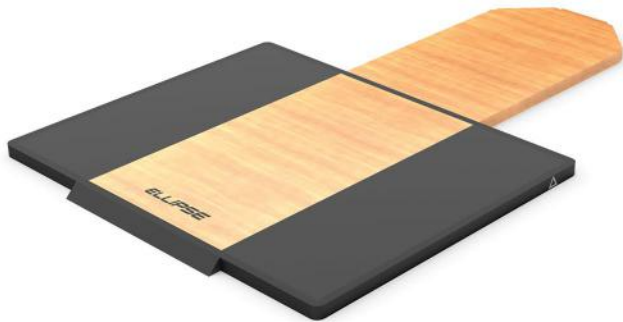

Size: (L)1670*(W)1515*(H)790mm
Machine Weight: 90kgs

PLG-018

Multi-Function Stretcher

Size: (L)1430*(W)1565*(H)1210mm
Machine Weight: 95kgs

PLG-019

Power Rack

Size: (L)1510*(W)1675*(H)2465mm
Machine Weight: 236kgs

Power Rack + Impact Platform

PLG-020

Impact Platform

Density: 40mm

ellipse[®]
FITNESS EQUIPMENT

PROFESSIONAL LEVEL

The machines with resistance (kg) by **GOLD LINE** plates are versatile allowing to equip fitness clubs, fitness boutiques, Personal Trainer studios, hotels and even when used by professional trainers from all over the world to provide customers with the best training "**THE BEST FITNESS EXPERIENCE**". We designed our range of equipment to be as simple and comfortable as possible, while still offering the benefits of a complete workout.