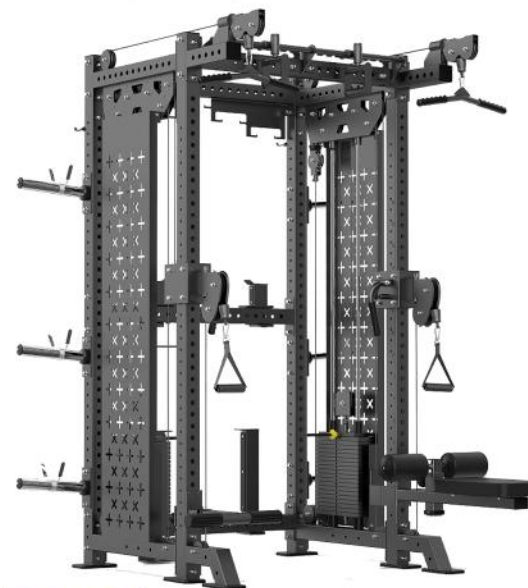

EXE-010

Multi-Gym

Size: (L)1790*(W)1935*(H)2386mm
Machine Weight: 285kgs